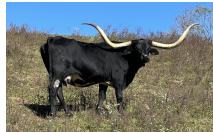

## HIL 5 Midnight Mindy

**Date of Birth:** 03/25/2018  
**Breeder:** Rockin Hil Ranch  
**Owner:** Harrison Iager

Courtesy of Leathered Longhorn

A look-a-like of her famous dam WS Midnight. Add in the famous 040 cow, and you have a stacked pedigree.

**TTT:** 69.6250 on 03/13/2025  
**Composite:** 69.6250 on 03/13/2025

HIL 5 Midnight Mindy

Mutual Fund

WS MIDNIGHT

WS JAMAKIZM

HORSESHOE J JOURNEY

Julio's Thunder

Jamoca